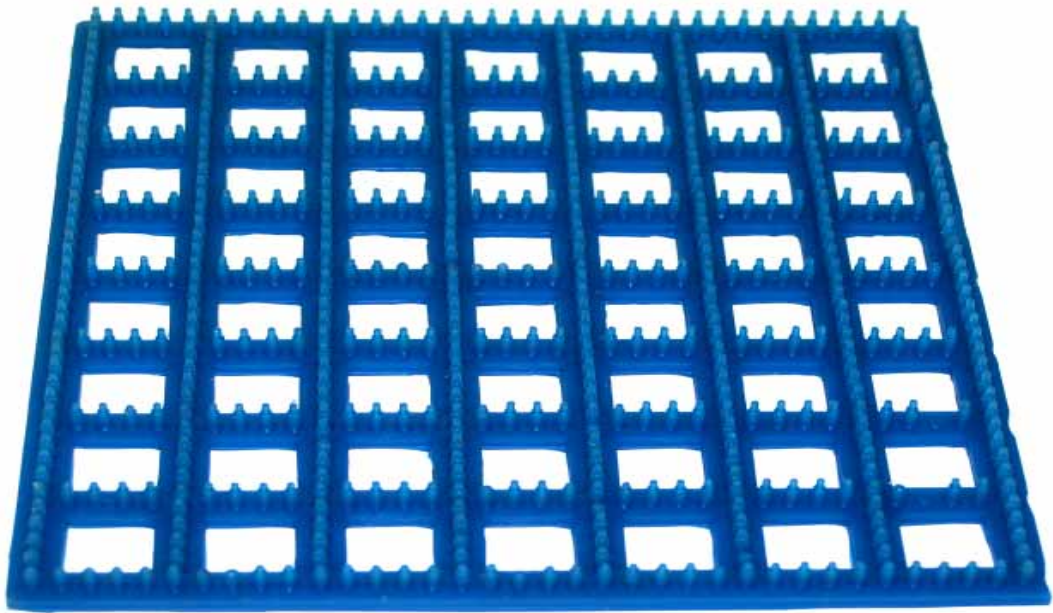

SILICON SHEETING

New Grid Sheetting

Allows cleaning agents and sterilants better access to Instruments whilst offering protection and secure placement.

Especially useful in Wire mesh trays

Can be placed on top of instruments in washer to prevent them from being moved around by water jets.

2 standard sizes to suit DIN trays

AXS-4724 Grid Silicon Mat 470x240mm

AXS-2423 Grid Silicon Mat 240x 230mm

Standard Silicon Sheetting

S98-61805 Silicon Sheet 380x 240mm (15" x 10")

CHRISTOPHER J HUGHES

A C N 115 639 104 Pty Ltd Trading as CHRISTOPHER J HUGHES